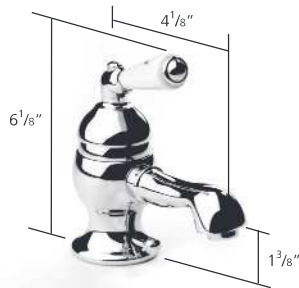

VGC09-AUS

1/2" Single lever lavatory mixer with pop-up waste

Finishes:	Chrome, Polished Nickel
Feeds:	1/2"
Max deck thickness:	1 1/2"
Max drill hole Ø:	1 3/4"

UK and Worldwide Customer Service Team:
+44 (0)121 766 4200
www.samuel-heath.co.uk